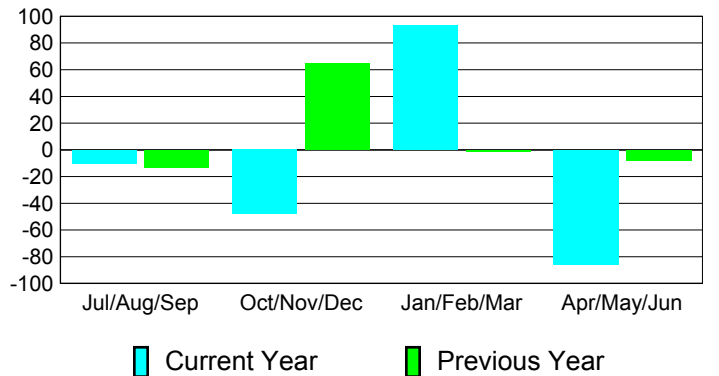

Membership Results
2010-2011

Membership
2009-2010

Month	Net Memb Goal	Actual New Memb	Actual Dropped Memb	Gain/Loss of Memb	Gain/Loss of Memb
Jul/Aug/Sep	-25	99	-109	-10	-13
Oct/Nov/Dec	55	65	-113	-48	65
Jan/Feb/Mar	5	165	-72	93	-1
Apr/May/Jun	25	70	-156	-86	-8
Totals	60	399	-450	-51	43

Membership Results 2010-2011

Goal, New, Dropped, Gain/Loss

Comparison of Membership Gain/Loss

Current Year Compared to the Previous Year

Gender Comparison 2010-2011

Jul/Aug/Sep

Oct/Nov/Dec

Jan/Feb/Mar