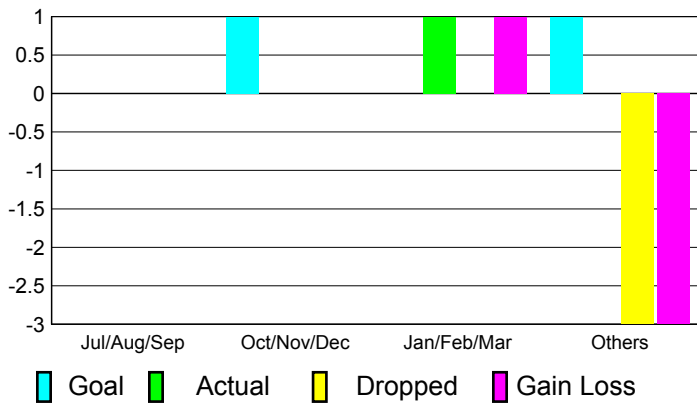

2010-2011 GMT Reports for District (or Undistricted) **District 2 S5**

GMT: **JOHN 'JACK' R FERGUSON** Location: **TEXAS**

GMT CA: **1**

CLUBS

Club Results
2010-2011

Clubs
2009-2010

Month	New Club Goal	Actual New Clubs	Actual Dropped Clubs	Gain/Loss of Clubs	Gain/Loss of Clubs
Jul/Aug/Sep	0	0	0	0	0
Oct/Nov/Dec	1	0	0	0	1
Jan/Feb/Mar	0	1	0	1	0
Apr/May/Jun	1	0	-3	-3	1
Totals	2	1	-3	-2	2

Club Results 2010-2011

Goal, New, Dropped, Gain/Loss

Comparison of Club Gain/Loss

Current Year Compared to the Previous Year

YTD Status Quo Clubs 2010-2011

Status Quo Clubs Compared to Status Quo Members

MEMBERSHIP