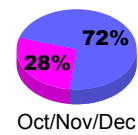

Membership Results
2010-2011

Membership
2009-2010

Month	Net Memb Goal	Actual New Memb	Actual Dropped Memb	Gain/Loss of Memb	Gain/Loss of Memb
Jul/Aug/Sep	-25	99	-109	-10	-13
Oct/Nov/Dec	55	65	-113	-48	65
Jan/Feb/Mar	5	165	-72	93	-1
Apr/May/Jun	25	70	-156	-86	-8
Totals	60	399	-450	-51	43

Membership Results 2010-2011

Goal, New, Dropped, Gain/Loss

Comparison of Membership Gain/Loss

Current Year Compared to the Previous Year

Gender Comparison 2010-2011

Jul/Aug/Sep

Oct/Nov/Dec

Jan/Feb/Mar

Apr/May/Jun

Male

Female