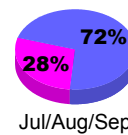

Membership Results
2010-2011

Membership
2009-2010

Month	Net Memb Goal	Actual New Memb	Actual Dropped Memb	Gain/Loss of Memb	Gain/Loss of Memb
Jul/Aug/Sep	-25	99	-109	-10	-13
Oct/Nov/Dec	55	65	-113	-48	65
Jan/Feb/Mar	5	165	-72	93	-1
Apr/May/Jun	25	70	-156	-86	-8
Totals	60	399	-450	-51	43

Membership Results 2010-2011

Goal, New, Dropped, Gain/Loss

Comparison of Membership Gain/Loss

Current Year Compared to the Previous Year

Gender Comparison 2010-2011

Jul/Aug/Sep

Oct/Nov/Dec

Jan/Feb/Mar

Apr/May/Jun

Male

Female